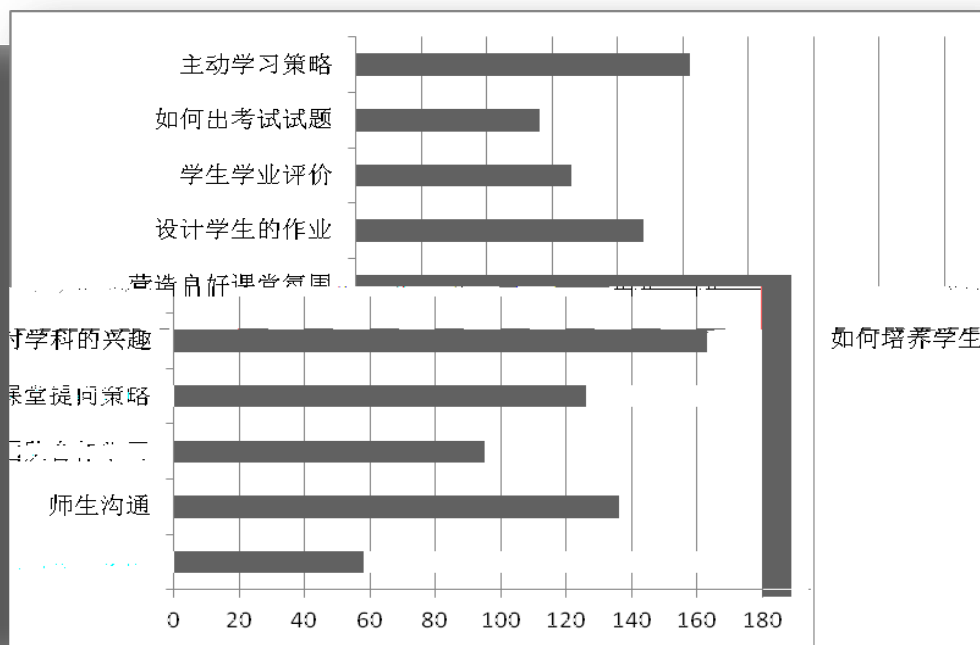

上海交通大學

Shanghai Jiao Tong University

Two gray 3D human-like figures stand on either side of a large rectangular sign. The sign has a white background and a dark gray border. The text on the sign is in a bold, blue, sans-serif font.

**High Quality
Service**

上海交通大學

Shanghai Jiao Tong University

上海交通大学

Shanghai Jiao Tong University

上海交通大学

Shanghai Jiao Tong University

3.您是否有合适的议题及主讲人选推荐给我们？（可以发送邮件到***或者拨打电话***）